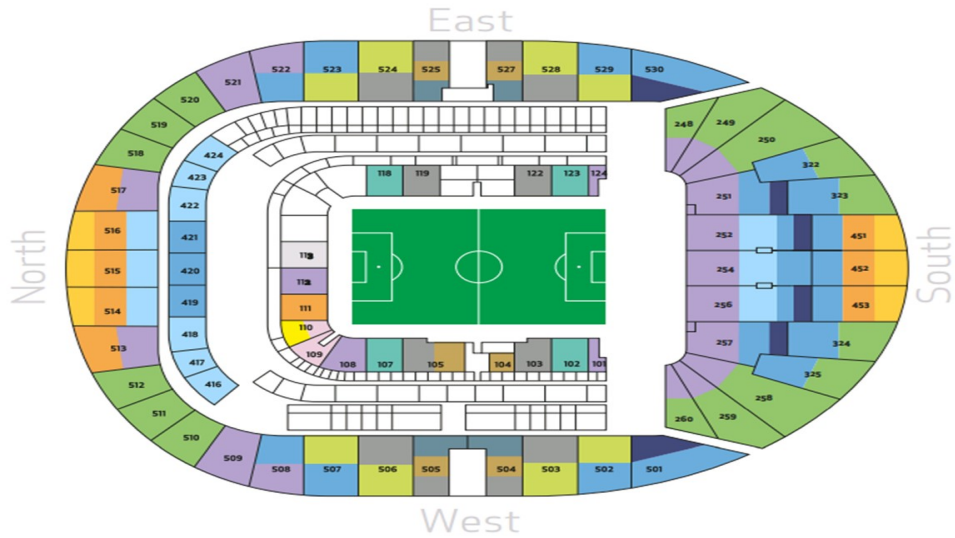

Clubs Seating Plan with Match Grade & Block Prices

Category A						Category B				Category C			
QTR	Block	Adult	SNR	Y Adult	JNR	Adult	SNR	Y Adult	JNR	Adult	SNR	Y Adult	JNR
North	513	£78	£39	£58.5	N/A	£64	£32	£48	£30	£47	£23.5	£35.5	£23.5
North	512	£75	£37.5	£56.5	£37.5	£57	£28.5	£43	£28.5	£47	£23.5	£35.50	£23.5
North	423	£83	£41.5	£62.5	£41.5	£64	£32	£48	£32	£54	£27	£40.50	£27
North	110	£71	£35.5	£53.5	£35.5	£48	£24	£36	£24	£43	£21.5	£32.5	£21.5
North	113	£75	£37.5	£56.5	£37.5	£53	£26.5	£40	£26.5	£47	£23.5	£35.5	£23.5
South	453	£88	N/A	N/A	N/A	£69	N/A	N/A	N/A	£59	N/A	N/A	N/A
South	451	£88	N/A	N/A	N/A	£57	£28.5	£43	£28.5	£59	N/A	N/A	N/A
South	323	£88	N/A	N/A	N/A	£57	£28.5	£43	£28.5	£59	N/A	N/A	N/A
South	257	£78	£39	£58.5	N/A	£60	£30	£45	N/A	£50	£25	£37.5	N/A
South	258	£78	£39	£58.5	N/A	£60	£30	£45	N/A	£50	£25	£37.5	N/A
South	251	£88	£39	£58.5	N/A	£60	£30	£45	N/A	£50	£25	£37.5	N/A
South	250	£78	£39	£58.5	N/A	£60	£30	£45	N/A	£50	£25	£37.5	N/A
East	523	£95	N/A	N/A	N/A	£79	N/A	N/A	N/A	£65	N/A	N/A	N/A
East	123	£93	N/A	N/A	N/A	£71	N/A	N/A	N/A	£61	N/A	N/A	N/A